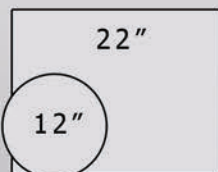

CONFIGURATIONS

PS420JK-SPK

PS2016B 20"x16" Bass
PS1414F 14"x14" Floor
PS1209R 12"x9" Rack
PS1085R 10"x8.5" Rack

PS422SK-SPK

PS2218B 22"x18" Bass
PS1616F 16"x16" Floor
PS1209R 12"x9" Rack
PS1085R 10"x8.5" Rack