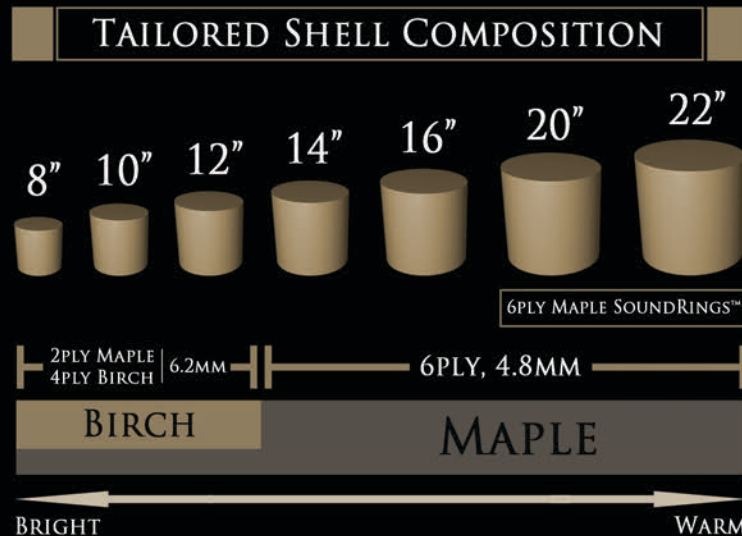

PARASONIC

THE PARASONIC CONCEPT

With close to 40 years of drum manufacturing experience, we understand how different woods present different tonal characteristics. With this in mind, there is not one wood type that is best at serving the purpose of every drum within the drum set.

That's where ParaSonic comes in.

ParaSonic combines hand-selected sheets of two of the most popular woods used for manufacturing high-end drums: maple and birch. We use the natural characteristics of each wood to create a tailored sound for each drum and its purpose within the set. That being said, maple has a naturally warm, well-rounded tone, with a balanced mix of bottom end punch, lower mid-range warmth, and hi-end attack. Birch, on the other hand, has naturally brighter tone, with accentuated highs resulting in increased attack and presence. ParaSonic's rack toms utilize a blend of maple and birch with a thicker shell to produce brighter tone, increased attack, and shorter sustain. Floor toms utilized 100% North American Sugar Maple with a thinner shell resulting in deeper tone and increased sustain. Lastly, bass drums feature 100% North American Sugar Maple for warm sub lows, as well as maple SoundRings™ for increased attack and projection.

See below for a detailed look into ParaSonic's shell specifications...

BRILLIANT HIGH GLOSS LACQUER FINISHES