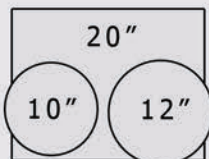

CONFIGURATIONS

PS420JK-SPK

PS2016B 20"x16" Bass
PS1414F 14"x14" Floor
PS1209R 12"x9" Rack
PS1085R 10"x8.5" Rack

PS422SK-SPK

PS2218B 22"x18" Bass
PS1616F 16"x16" Floor
PS1209R 12"x9" Rack
PS1085R 10"x8.5" Rack