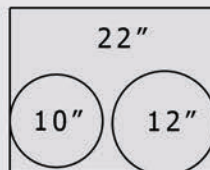

Available in 14"x7" and 14"x5", both models are outfitted with chrome triple flange hoops and matching vintage-style tube lugs.

SideLatch® Snare Release:

ParaSonic snares feature our patented Snare Release. Simply designed for optimum performance, this side-action release system employs a minimum of moving parts. With a large knurled tension knob for easy snare adjustment, and our unique SlipLock™ feature that prevents unwanted loosening of snare tension, SideLatch® is strong, smooth, and flawlessly reliable.

CONFIGURATIONS

PS420JK-SPK

PS2016B 20"x16" Bass
PS1414F 14"x14" Floor
PS1209R 12"x9" Rack
PS1085R 10"x8.5" Rack

PS422SK-SPK

PS2218B 22"x18" Bass
PS1616F 16"x16" Floor
PS1209R 12"x9" Rack
PS1085R 10"x8.5" Rack