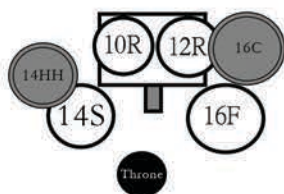

GAD522S: Suggested Street Price - $599

GAD2216B	22x16 Bass
GAD1616F	16x16 Floor
GAD1209R	12x9 Rack
GAD1085R	10x8.5 Rack
GAD1455S	14x5.5 Snare

Hardware Pack:
Snare Stand, Hi-hat Stand,
Straight Cymbal Stand, Drum
Pedal, and Throne

Cymbals:
14" Hi-hats, 16" Crash

Features:

- Premium All Poplar Shell
  Shells are 8 ply, 7mm
- EFS™ Shell Technology
- Black E-Plated Lugs and Triple Flange Hoops
- UB105 PocketHinge Rack Tom Bracket
- BB70 & BB70W Tom Mount System

Finishes:

Laminate Finishes:

WR	Wine Red
WH	White
BK	Black
SS	Silver Sparkle*

*Available on GAD522S Only

Timbales

Stainless Steel Timbales...with TC91 clamp

ST1465	14x6.5	$245.00
ST1305	13x5	$230.00
ST1204	12x4	$225.00
ST1035	10x3.5	$200.00