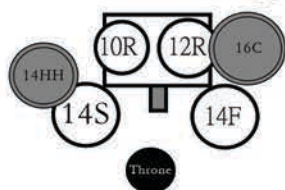

GAD520J: Suggested Street Price - $599