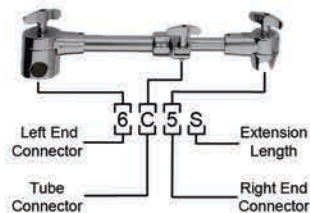

Taye Hardware (Cont'd)

Hardware Packs

Pack Components	Pack Price
Hardware Pack A: Includes: HH6000, BS6300BT, CS6300BT, SS6000BT, PSK601C.....	$625
Hardware Pack C: Includes: HH5000, BS5300, CS5300, SS5000BT, PSK501C.....	$535
Hardware Pack G: Includes: HH4000, SS4000BT, 2-BS4300BT, PSK501C, BA55BT.....	$575
Hardware Pack DP: Includes: HH5000, BS5200, CS5200, SS5000BT, PPK401CP.....	$495
Hardware Pack R: Includes: HH4000, SS4000BT, PSK501C, GoPack3, DZ1514, 2-DZ1520, 3-DZ1529, 2-BA78, 3-LD78105, 4-CAP15FR, 5-TC1515PC, 5-RC1578PC.....	$1,099
Hardware Pack Z (Holographic Swirl): Includes: ZHH5000, ZBS5300, ZCS5300, ZSS5000BT, PSK501C.....	$625
Hardware Pack DZ: Includes: DZ1514, 2-DZ1520, 3-DZ1529, 2-BA78, 3-LD78105, 4-CAP15FR, 5-TC1515PC, 5-RC1578PC.....	$599

Taye Accessory Clamp System (ACS)

The ACS Accessory Clamp System features a fully expandable Multi-Clamping, Multi-Booming solution for all your Accessories, Cymbals & Drums. ACS Components are designed to easily position what you need, where you want-----Saving Weight & Value

ACS Parts Explained

5 - Receives 1/2" Rod
6 - Receives 3/4" Tube
C - Receives 3/4" Tube
D - Receives 5/8" Tube
S - 4" to 7" short
M - 9" to 12" medium
L - 15" to 24" long
BT - BallTilter
RT - RatchetTilter

Example:

Components:

ACS-55S-R Each End Accepts 1/2" Rod.....	$33.99
ACS-55S Both Ends, Each End Accepts 1/2" Rod.....	$33.99
ACS-5C5S Each End Accepts 1/2" Rod,Length extends From 4" to 7".....	$44.99
ACS-5C5M Each End Accepts 1/2" Rod,Length extends From 9" to 12".....	$46.99
ACS-65S One End Accepts 3/4" Tube,The other end accepts 1/2" Rod,extends from 4" to 7".....	$39.99
ACS-6C5M One end Accepts 1/2" Rod,Other End Accepts 3/4" Tube, Extends from 9" to 12".....	$52.99
ACS-65M One End Accepts 3/4" Tube,The other end accepts 1/2" Rod,extends from 9" to 12".....	$41.99
ACS-6C5S One end Accepts 1/2" Rod,Other End Accepts 3/4" Tube, Extends from 4" to 7".....	$50.99
ACS-6D6L Both Ends Accept 3/4" Tube,Length extends from 15" to 24".....	$60.99
ACS-6D6M Both Ends Accept 3/4" Tube,Length extends from 9" to 12".....	$58.99
ACS-6D6S Both Ends Accept 3/4" Tube,Length extends from 4" to 7".....	$56.99
ACS-66S Both Ends Accepts 3/4" Tube.....	$44.99
ACS-66M 3/4" To connector medium.....	$44.99
AH100R Closed Hat, with HC100R QuickRelease clutch.....	$54.99
ACS-6HBT Hide-Away (allow you to convert from Boom to Straight) BallTilter, 3/4" Tube.....	$71.99
ACS-6HRT Hide-Away (allow you to convert from Boom to Straight) RatchetTilter, 3/4" Tube.....	$61.99
ACS-6BT BallTilter, 3/4" Tube.....	$32.99
ACS-5BT BallTilter, 1/2" Rod.....	$29.99
ACS-5RT RatchetTilter, 1/2" Rod.....	$26.99